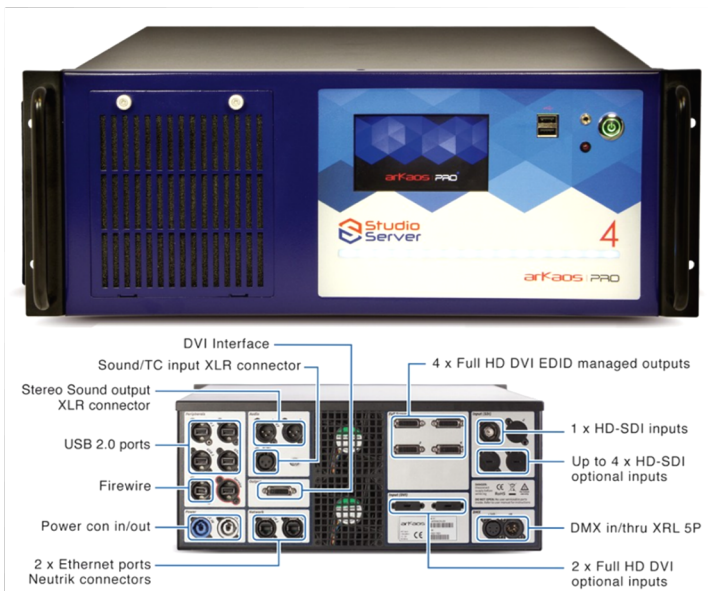

ArKaos Studio Server

Code: 1310000159

The Studio Server is a powerful system designed for Professional Lighting Designers

The four Full HD outputs combined with the powerful ArKaos engine from MediaMaster PRO will produce smooth visuals that can be easily triggered using a few DMX channels on your lighting desk or notes on a MIDI controller. The new improved version houses a fast SSD drive as standard, has a fast recovery system by Acronis and is shock resistant up to 2G. Get access to a vast library of high quality digital media from the world's best visual content providers.

FEATURES

- 128GB SSD System Drive + 256GB Separate SSD Data Drive
- MediaMaster PRO Software
- Touch Display

Control

- Theatre mode & Fixture mode
- CuePlayer
- LED Mapper, KlingNET Mapper, Video Mapper
- Soft Edge & Geometrical Correction
- Acronis Backup System
- 12 Full HD Layers Simultaneously, 12 HD Layers Simultaneously
- Art-Net and MA-Net Compatible, MSEX Compatible
- Touch Display:
 - Start MediaMaster
 - Monitor GPU, CPU, Temperature and Outputs
 - EDID Management
 - Set Fan Speed
 - Monitor/Configure Network Connections
 - Turn Front Panel's LED Strip On/Off

Connections

- 1 DVI Interface Output
- 4 FULL HD DVI Outputs
- EDID Management
- 1 HD-SDI Standard Input
- Up to 4 HD-SDI or 2 DVI Inputs (upgradeable)
- Firewire 400/800/e-sata
- 5pin DMX In/Out
- 2 USB 3.0 + 4 USB 2.0
- 2 RJ45 Network Connections
- Balanced Audio XLR In/Out connections
- Locking Power In/Out connections